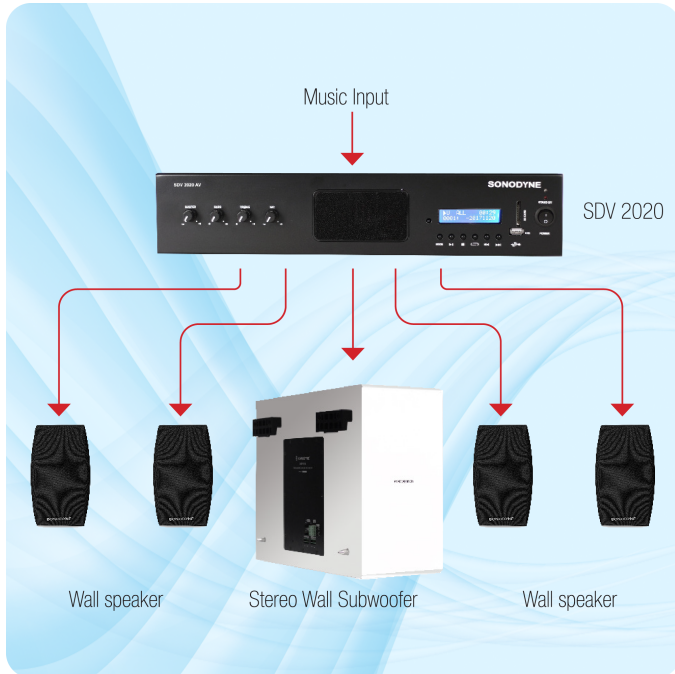

RECOMMENDED PRODUCTS

- | | | |
|---|------------|---|
|  | IA 6410 | <i>Multi-channel power amplifier for installation</i> |
|  | SSW 3010 | <i>In-ceiling Subwoofer</i> |
|  | Micro 3001 | <i>satellite speaker</i> |
|  | SDV 2020 | |